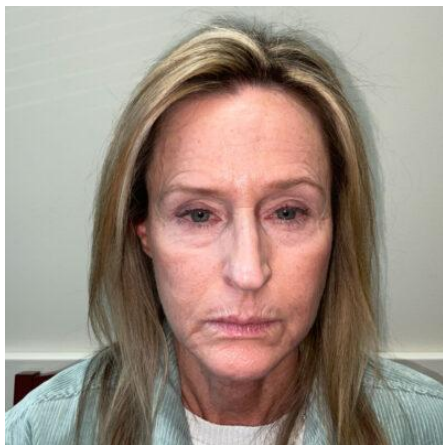

*Before*

*After*

*Before*

*After*

*before*

*after*

**bilateral upper eyelid ptosis repair, bilateral lower eyelid blepharoplasty with orbicularis slings & tendon repair**

*before*

*after*

bilateral upper eyelid ptosis repair, bilateral lower eyelid blepharoplasty with orbicularis slings & tendon repair

*Before*

*After*

*Before*

*After*

Bilateral upper eyelid blepharoplasty, bilateral lower eyelid blepharoplasty with orbicularis slings and tendon re-enforcement

*Before*

*After*

After bilateral lower eyelid blepharoplasty, CO2 laser resurfacing of eyes

*Before*

*After*

Bilateral upper lid ptosis repair, bilateral lower lid blepharoplasty, CO2 laser resurfacing full face

*Before*

*After*

After bilateral upper lid ptosis repair, bilateral lower lid blepharoplasty, CO2 laser resurfacing of eyes

*Before*

*After*

Bilateral upper lid ptosis repair, bilateral lower lid blepharoplasty, canthoplasty, CO2 laser full face