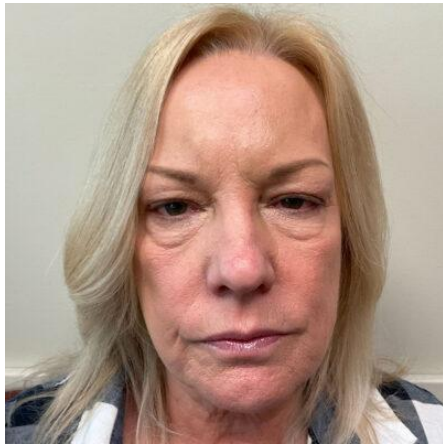

*after*

bilateral upper eyelid ptosis repair, bilateral lower eyelid blepharoplasty with orbicularis slings & tendon repair

*Before*

*After*

*Before*

*After*

Bilateral upper eyelid blepharoplasty, bilateral lower eyelid blepharoplasty with orbicularis slings and tendon re-enforcement

*Before*

*After*

After bilateral lower eyelid blepharoplasty, CO2 laser resurfacing of eyes

*Before*

*After*

Bilateral upper lid ptosis repair, bilateral lower lid blepharoplasty, CO2 laser resurfacing full face