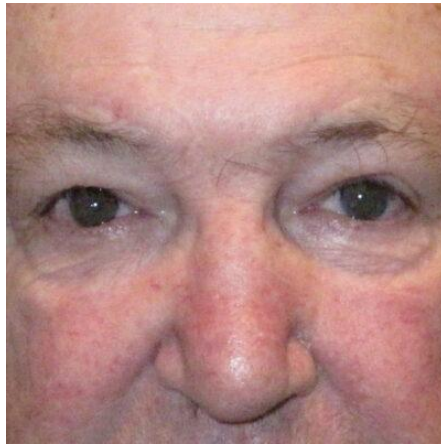

Direct Brow Lift Gallery

Before

After

direct brow, bilateral upper lid blepharoplasty, bilateral lower lid blepharoplasty,
CO2 laser resurfacing eyes & face

direct brow, bilateral upper lid ptosis repair

Before

After

**direct brow, bilateral upper lid blepharoplasty, bilateral lower lid blepharoplasty,
CO2 laser resurfacing eyes & face**

Before

After

Before

After

Before

After

Before

After

Photos: Functional & Reconstructive

[Prosthetic Eyes Gallery](#)

[Ptosis Repair & Blepharoplasty Gallery](#)

[Ectropion Gallery](#)

[Entropion Gallery](#)

[Direct Brow Lift Gallery](#)